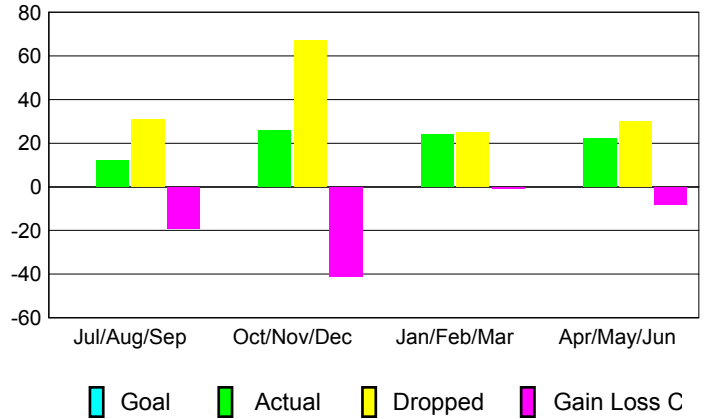

GMT: **MICHAEL BUTLER**

Location: **OKLAHOMA**

GMT CA: **1**

CLUBS

Month	New Club Goal	Actual New Clubs	Actual Dropped Clubs	Gain/Loss of Clubs
2012-2013				
Jul/Aug/Sep	0	0	0	0
Oct/Nov/Dec	0	0	2	-2
Jan/Feb/Mar	0	0	-1	1
Apr/May/June	0	0	0	0
Totals	0	0	1	-1

Club Results 2012-2013

Goal, New, Dropped, Gain/Loss

MEMBERSHIP

Month	Net Memb Goal	Actual New Memb	Actual Dropped Memb	Gain/Loss of Memb
2012-2013				
Jul/Aug/Sep	0	12	31	-19
Oct/Nov/Dec	0	26	67	-41
Jan/Feb/Mar	0	24	25	-1
Apr/May/June	0	22	30	-8
Totals	0	84	153	-69

Membership Results 2012-2013

Goal, New, Dropped, Gain/Loss

YTD Status Quo Clubs 2012-2013

Status Quo Clubs Compared to Status Quo Members

Gender Comparison 2012-2013

Club Gain/Loss 2012-2013

Membership Gain/Loss 2012-2013