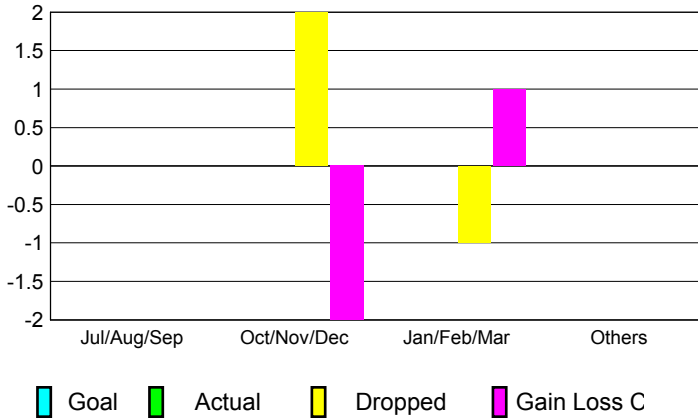

GMT: **MICHAEL BUTLER**

Location: **OKLAHOMA**

GMT CA: **1**

CLUBS

Month	New Club Goal	Actual New Clubs	Actual Dropped Clubs	Gain/Loss of Clubs
2012-2013				
Jul/Aug/Sep	0	0	0	0
Oct/Nov/Dec	0	0	2	-2
Jan/Feb/Mar	0	0	-1	1
Apr/May/June	0	0	0	0
Totals	0	0	1	-1

Club Results 2012-2013

Goal, New, Dropped, Gain/Loss

MEMBERSHIP

Month	Net Memb Goal	Actual New Memb	Actual Dropped Memb	Gain/Loss of Memb
2012-2013				
Jul/Aug/Sep	0	12	31	-19
Oct/Nov/Dec	0	26	67	-41
Jan/Feb/Mar	0	24	25	-1
Apr/May/June	0	22	30	-8
Totals	0	84	153	-69